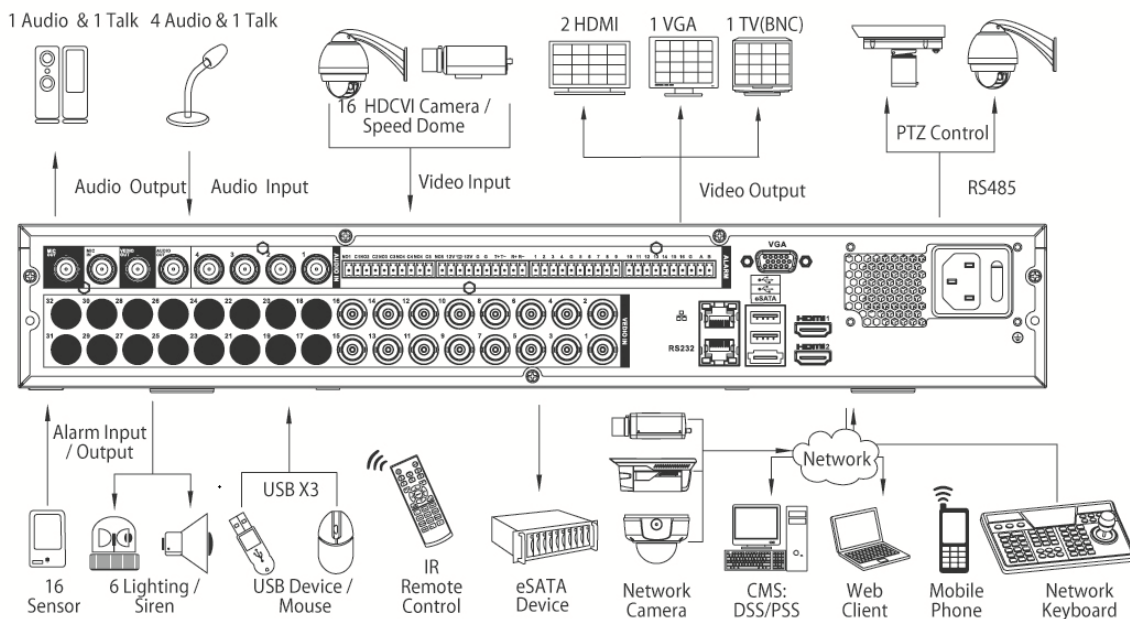

DH-HCVR7404/7408/7416L

	Next camera, Previous camera, Full screen, Repeat, Shuffle, Backup selection, Digital zoom
Backup Mode	USB Device/eSATA Device/Internal SATA burner/Network
Network	
Ethernet	RJ-45 port (10/100M/1000M)
Network Functions	HTTP, IPv4/IPv6, TCP/IP, UPNP, RTSP, UDP, SMTP, NTP, DHCP, DNS, PPPOE, DDNS, FTP, IP Filter, SNMP, P2P
Max. User Access	128 users
Smart Phone	iPhone, iPad, Android, Windows Phone
Storage	
Internal HDD	4 SATA ports(4 HDDs or 3HDDs+1 CD/DVD-RW), up to 16TB, Raid(redundancy)
External HDD	1 eSATA port
Auxiliary Interface	
USB Interface	3 ports(2 Rear),USB2.0
RS232	1 port, For PC communication & Keyboard
RS485	1 port RS485 for PTZ control,1 port RS422 for Keyboard
General	
Power Supply	AC 100~240 V, 50/60 Hz
Power Consumption	40W(without HDD)
Working Environment	-10°C ~ +55°C / 10%~90%RH / 86~106kpa
Dimension(W×D×H)	1.5U, 440mm×416mm×68mm
Weight	6KG(without HDD)

System Connection

*Takes HCVR7416L as an example